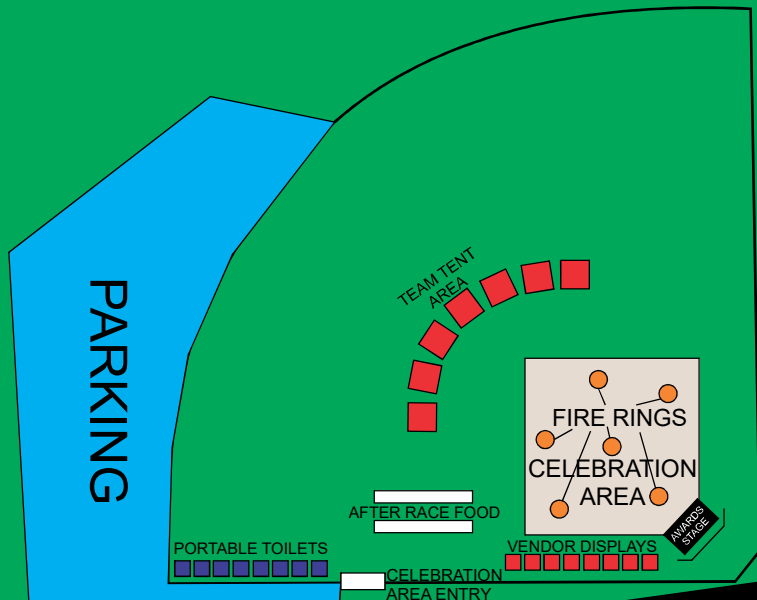

MAIN STREET
START/FINISH

PRE RACE STAGING AREA

BOGUE STREET

MAIN STREET

VILLAGE OF
VANDALIA
MICHIGAN

MAIN STREET

STATE STREET - M60

**DOLLAR GENERAL
NO PARKING
YOU WILL BE TOWED**

STATE STREET - M60

PARKING

PARKING

PARKING

CHANGING BUILDINGS

REGISTRATION
BUILDING

REGISTRATION
BUILDING