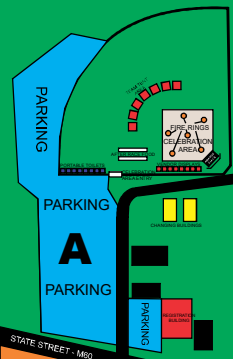

CEMETARY NO PARKING **OVERFLOW PARKING B**

START/FINISH AREA
VILLAGE OF VANDALIA MICHIGAN

DOLLAR GENERAL NO PARKING YOU WILL BE TOWED

PARKING MAP

HORSE PASTURE

BUILDING

OVERFLOW PARKING C